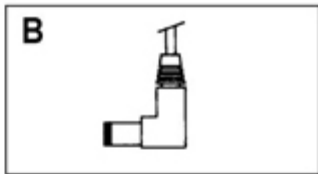

Plug Type:

STRAIGHT PLUG

ANGLE PLUG

Connector Type:

MONO PLUG

WITH GROOVE TYPE

UNIT: mm

PLUG NO.	PLUG NAME	A	B	C	D	PLUG OUTLINE
PL01A	MALE PLUG	2.5	10-12			
PL01B	MALE PLUG	3.5	10-15			
PL02A	STEREO PLUG	2.5	10-15			
PL02B	STEREO PLUG	3.5	10-15			
PL03A	FEMALE PLUG	5.5	2.5	8-14		
PL03B	FEMALE PLUG	5.5	2.1	8-14		
PL03C	FEMALE PLUG	5.0	2.5	8-14		
PL03D	FEMALE PLUG	5.0	2.1	8-14		
PL03E	FEMALE PLUG	3.8	1.35	8-14		
PL03F	FEMALE PLUG	3.8	1.05	8-14		
PL03G	FEMALE PLUG	3.5	1.35	7-14		
PL03H	FEMALE PLUG	5.5	2.0	8-14		
PL03I	FEMALE PLUG	5.0	2.0	8-14		
PL03J	FEMALE PLUG	5.5	2.45	8-14		
PL03K	FEMALE PLUG	5.5	2.6	8-14		
PL04A	EIAJ-1	2.35	0.7	9.5		
PL04B	EIAJ-2	4.0	1.7	9.5		
PL04C	EIAJ-3	4.75	1.7	9.5		
PL05A	EIAJ-4	5.5	3.3	1.0	9.5	
PL05B	EIAJ-5	6.5	4.4	1.37	9.5	

UNIT: mm

PLUG NO.	PLUG NAME	A	B	C	D	PLUG OUTLINE
PL06	UNIVERSAL					
PL07A	DIN PLUG	13.2	9.2	3PIN		
PL07B	DIN PLUG	13.2	9.2	4PIN		
PL07C	DIN PLUG	13.2	9.2	5PIN		
PL07D	DIN PLUG	13.2	9.2	5PIN		
PL07E	DIN PLUG	13.2	9.2	6PIN		
PL07F	DIN PLUG	13.2	9.2	7PIN		
PL07G	DIN PLUG	13.2	9.2	8PIN		
PL08A	MINI DIN PLUG	9.5	6.0	3 PIN		
PL08B	MINI DIN PLUG	9.5	6.0	4 PIN		
PL08C	MINI DIN PLUG	9.5	6.0	5 PIN		
PL08D	MINI DIN PLUG	9.5	6.0	6 PIN		
PL08E	MINI DIN PLUG	9.5	6.0	7 PIN		
PL08F	MINI DIN PLUG	9.5	6.0	8 PIN		
PL09A	FEMALE DIN PLUG	15	2.5/3.5	3PIN		
PL09B	FEMALE DIN PLUG	15	2.5/3.5	4PIN		
PL09C	FEMALE DIN PLUG	15	2.5/3.5	5PIN		
PL09D	FEMALE DIN PLUG	15	2.5/3.5	5PIN		
PL09E	FEMALE DIN PLUG	15	2.5/3.5	6PIN		
PL09F	FEMALE DIN PLUG	15	2.5/3.5	7PIN		
PL09G	FEMALE DIN PLUG	15	2.5/3.5	8PIN		
PL10A	RJ SERIES	4PIN				
PL10B	RJ SERIES	6PIN				
PL10C	RJ SERIES	8PIN				
PL11A	MOLEX 3.96mm	3PIN				
PL11B	MOLEX 3.96mm	4PIN				
PL11C	MOLEX 3.96mm	5PIN				
PL11D	MOLEX 3.96mm	6PIN				